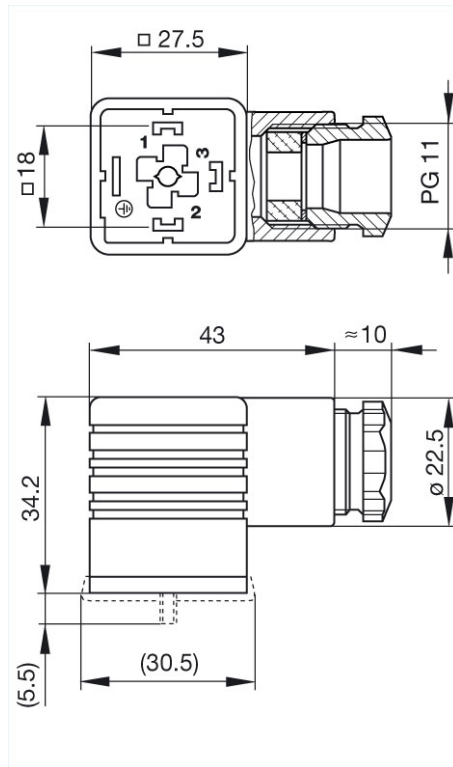

HIRSCHMANN

A BELDEN BRAND

Industrial Connecting Solutions:Rectangular Connectors:Valve Connectors (Type A -B -C):Type A:Field Attachable Valve Connectors:Valve Connectors (DIN EN 175 301-803):GDM 3011 grau/grey
<http://www.e-catalog.beldensolutions.com/link/57078-24228-256261-256266-256270-276215-24311-34892/en/conf/ui.state>

Picture
Drawing

Belden Deutschland GmbH
Im Gewerbepark 2
58579 Schalksmühle
Germany
Phone: +49 7127/14-1806
E-Mail: icos-sales@belden.com

The information published in the websites has been compiled as carefully as possible. It is subject to alteration without notice in technical as well as in price-related/commercial respect. The complete information and data were available on user documentation. Mandatory information can only be obtained by a concrete query.